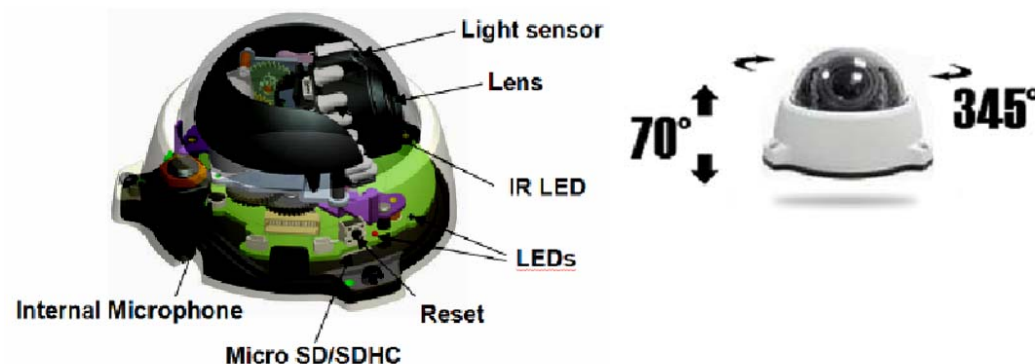

X-LINE Professional

Mini Dome

	Modello	Sensore	Ottica	Visione Notturna	PTZ	Networking	Dimensioni	Indoor/Outdoor	SD 32Gb	Video Output	POE	Power Alimentazione
	D13211	1.0MP 1/4" 1280x800 30 fps@1280 x 800	Fissa 4.0mm FOV 62°	10 - 12 Metri	Manuale Pan 345° / Tilt 70°	RJ45 10/100 Mbps	63x92 mm	Indoor	SI	/	SI	12V DC
	D23211	2.0MP 1/2.7" 1920x1080 30 fps@1920 x 1080										
	D53221	5.0MP 1/3" 2560x1920 30 fps@1920 x 1080 15 fps@2560 x 1920										
	D23311	2.0MP 1/2.7" 1920x1080 30 fps@1920 x 1080	Varifocale 2.8 - 12 mm F1.8 FOV 136° - 39° Auto Iris ROI,WDR,3D NR	10 - 12 Metri	Manuale Pan 345° / Tilt 70°	RJ45 10/100 Mbps	66,5x93,8 mm (Escluso Alette)	Outdoor Outdoor	SI	SI (BNC)	SI	12V DC
	D23221	2.0MP 1/2.7" 1920x1080 30 fps@1920 x 1080	Fissa 4.0mm FOV 62° ROI,WDR,3D NR									
	D23321	2.0MP 1/2.7" 1920x1080 30 fps@1920 x 1080	Varifocale 2.8 - 12 mm F1.8 FOV 136° - 39° Auto Iris ROI,WDR,3D NR									

I/O Interface

Per modelli : D13211, D23211, D53221

I/O Interface

Per modelli : D23311, D23221, D23321